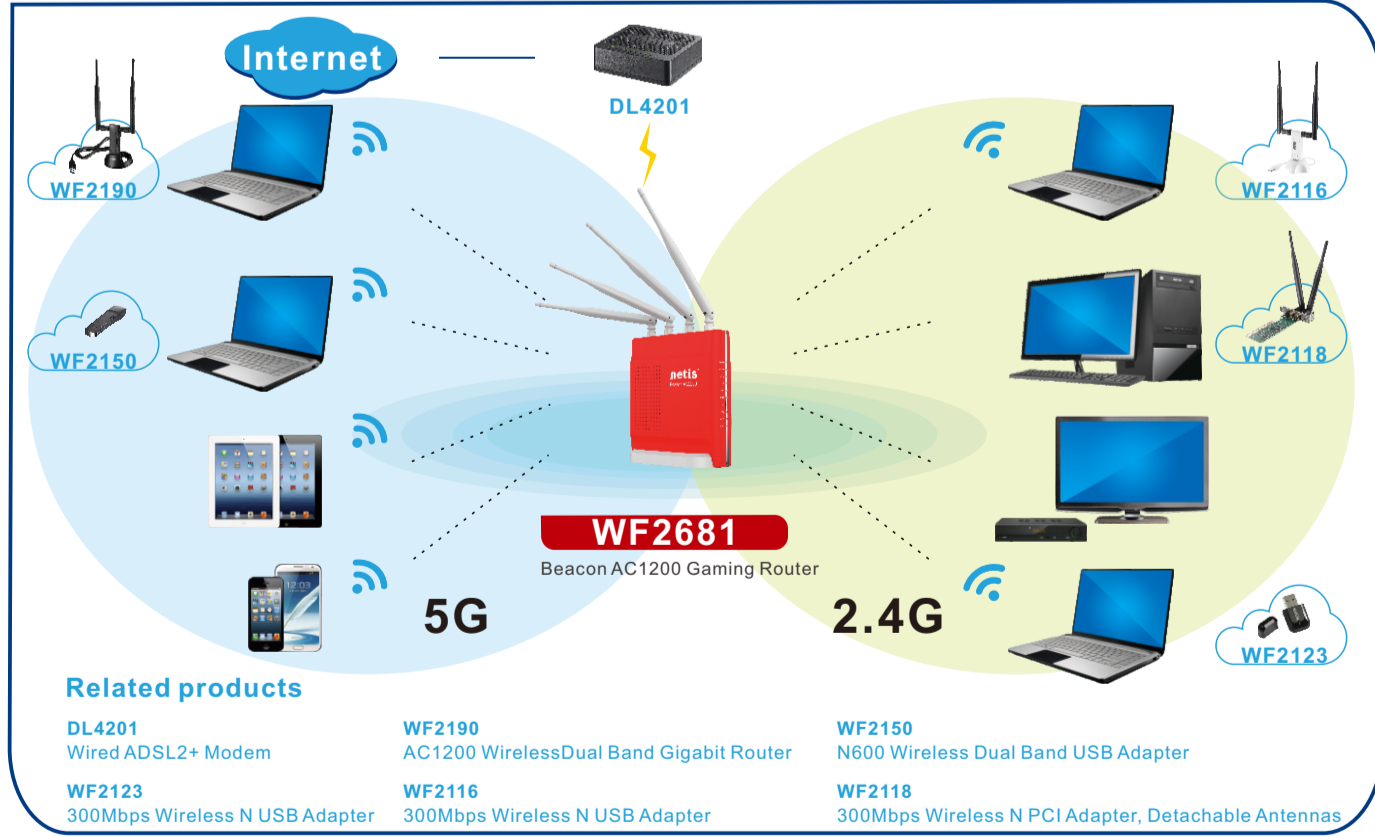

Topological Graph: